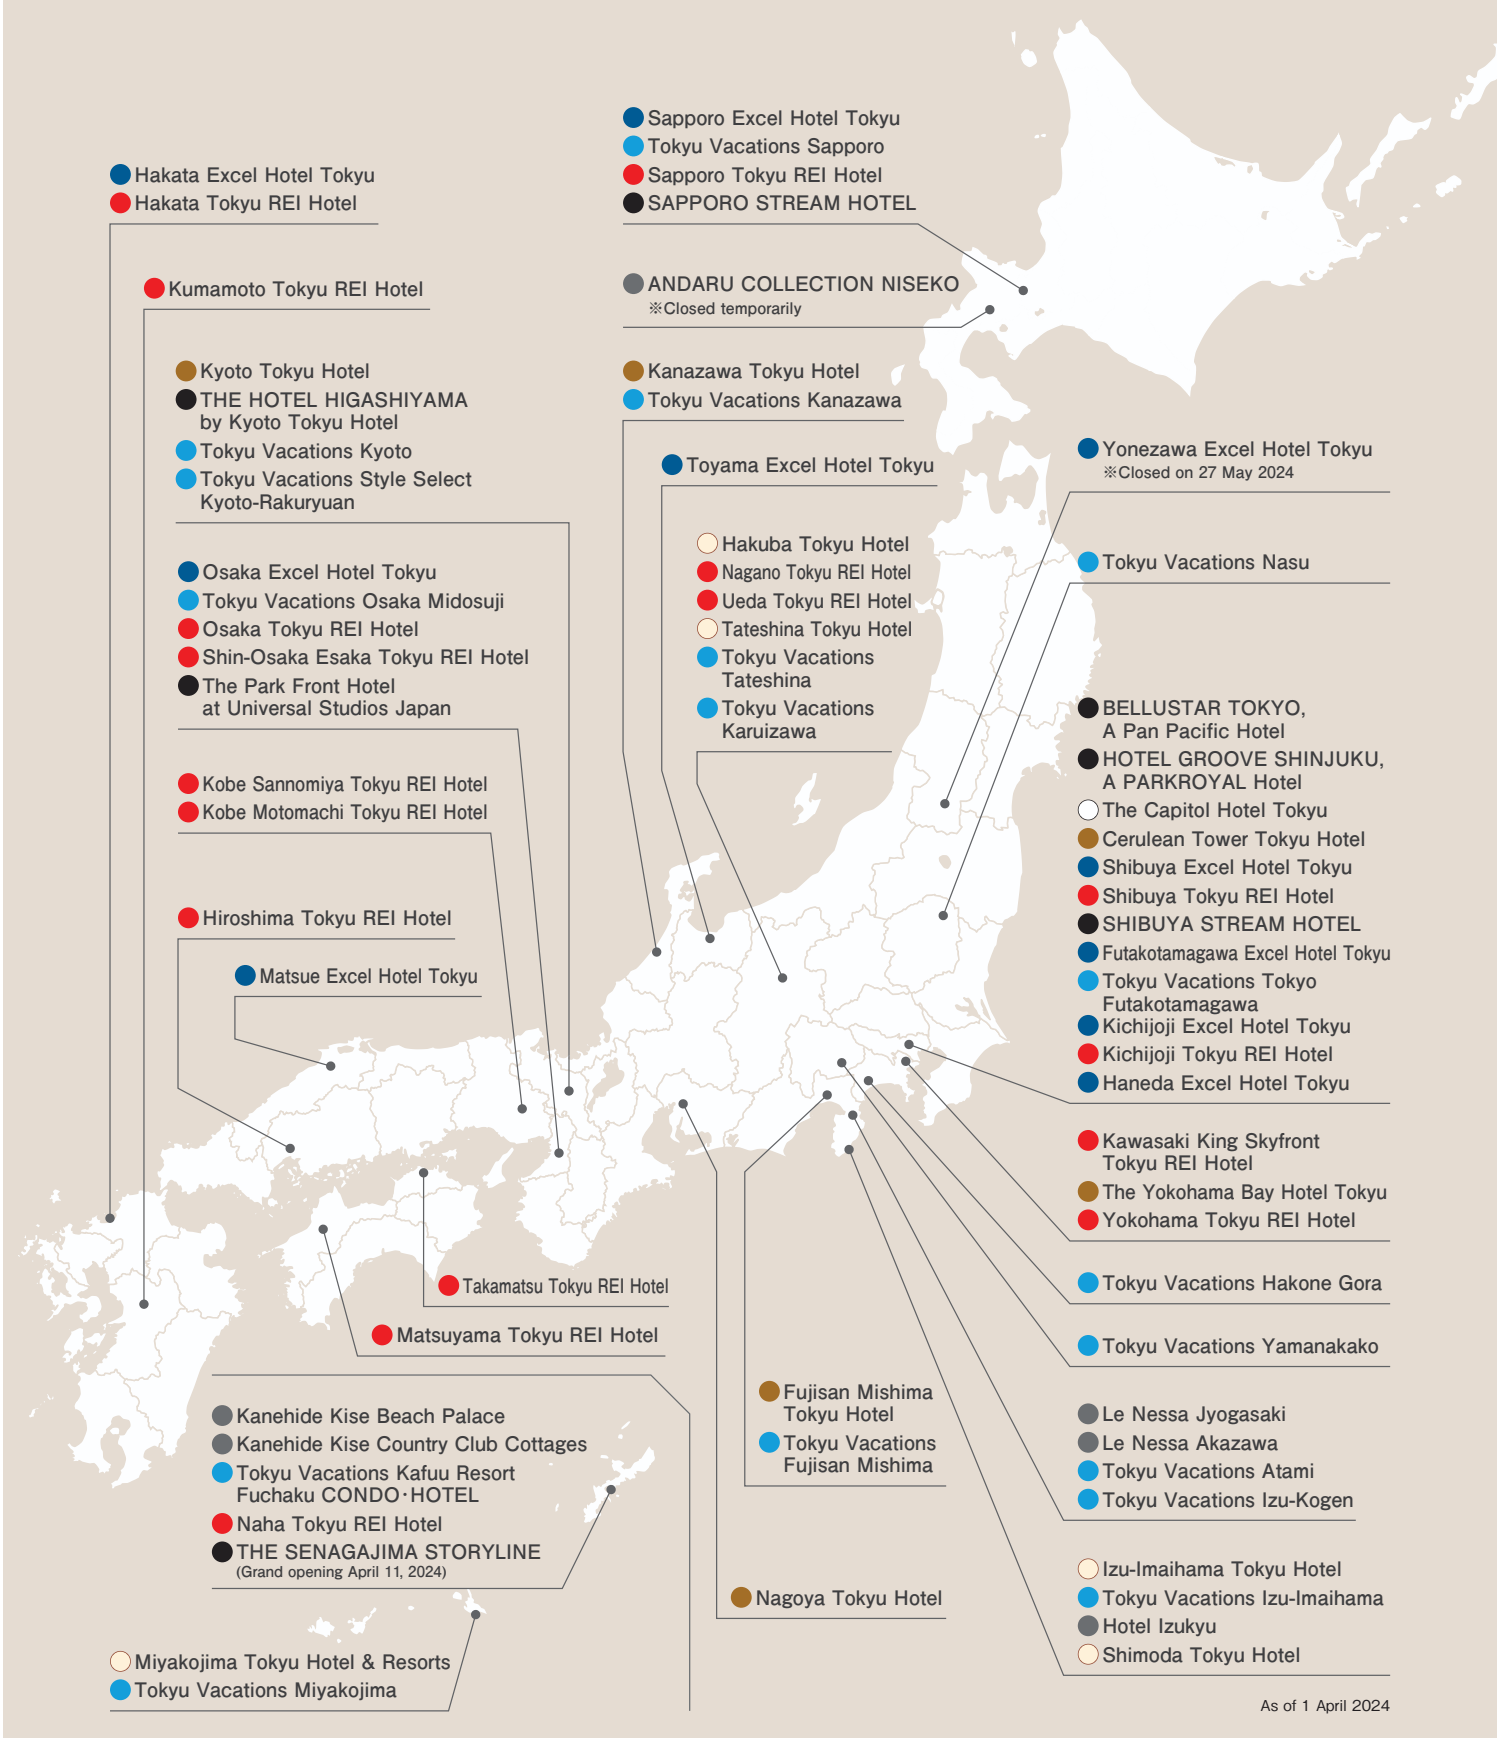

# TOKYU HOTELS GUIDE 2024

English version

 TOKYU HOTELS

Tokyu Hotels has hotels located across Japan, from Hokkaido to Okinawa.

**Tokyu Brand Hotels** ————— A range of premium hotels offering exceptional levels of service and facilities

Address : Minami 4-jo, Nishi 4-1-1, Chuo-ku, Sapporo-shi, Hokkaido  
Directly connected to Susukino Station on the subway

**THE SENAGAJIMA STORYLINE**  
Grand opening  
April 11, 2024

101 rooms  
Restaurant, pool, spa,  
fitness gym, and more

Address: 155-1 Azasenaga, Tomigusuku-shi, Okinawa  
About 20 minutes by bus (Umikaji Liner) from Naha Airport  
About 10 minutes by car from Naha Airport

As of 1 April 2024