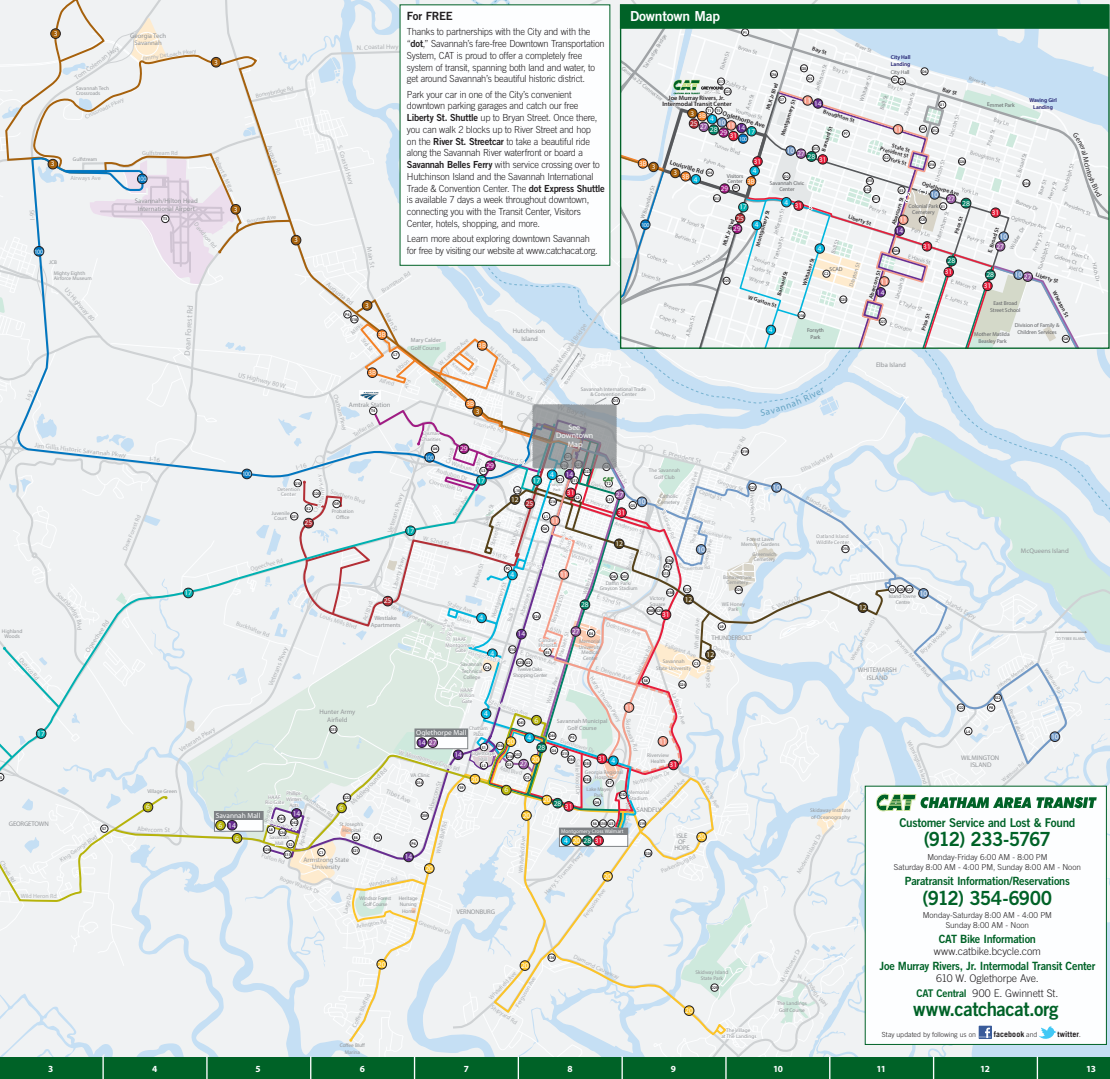

1. ### Bus Routes
2. West Chatham
   - Augusta Ave/Garden City/Hudson Hill
   - Barnard
   - Cross Town
   - East Savannah
   - Candler
   - Henry
   - Abercorn Local
   - Silk Hope
   - Skidaway Island/Coffee Bluff
   - MLK Jr. Blvd/ Westlake Apts
   - Waters
   - Waters
   - W. Gwinnett/Cloverdale
   - Skidaway/Sandfly
   - Airport Express

CAT CHATHAM AREA TRANSIT
Customer Service and Lost & Found
(912) 233-5767
Monday-Friday 6:00 AM - 8:00 PM
Saturday 8:00 AM - 4:00 PM Sunday 8:00 AM - Noon
Paratransit Information/Reservations
(912) 354-6900
Monday-Saturday 8:00 AM - 4:00 PM
Sunday 8:00 AM - Noon
CAT Bike Information
www.catbike.bicycle.com
Joe Murray Rivers, Jr. Intermodal Transit Center
610 W. Oglethorpe Ave.
CAT Central 900 E. Gwinnett St.
www.catchacat.org
Stay updated by following us on [Facebook](#) and [Twitter](#).