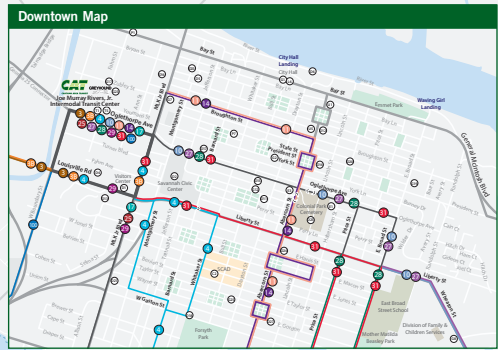

1. ### Bus Routes
2. West Chatham
   - Augusta Ave/Garden City/Hudson Hill
   - Barnard
   - Cross Town
   - East Savannah
   - Candler
   - Henry
   - Abercorn Local
   - Silk Hope
   - Skidaway Island/Coffee Bluff
   - MLK Jr. Blvd/ Westlake Apts
   - Waters
   - Waters
   - W. Gwinnett/Cloverdale
   - Skidaway/Sandfly
   - Airport Express

CAT CHATHAM AREA TRANSIT
Customer Service and Lost & Found
(912) 233-5767
Monday-Friday 6:00 AM - 8:00 PM
Saturday 8:00 AM - 4:00 PM Sunday 8:00 AM - Noon
Paratransit Information/Reservations
(912) 354-6900
Monday-Saturday 8:00 AM - 4:00 PM
Sunday 8:00 AM - Noon
CAT Bike Information
www.catbike.bicycle.com
Joe Murray Rivers, Jr. Intermodal Transit Center
610 W. Oglethorpe Ave.
CAT Central 900 E. Gwinnett St.
www.catchacat.org
Stay updated by following us on [Facebook](#) and [Twitter](#).