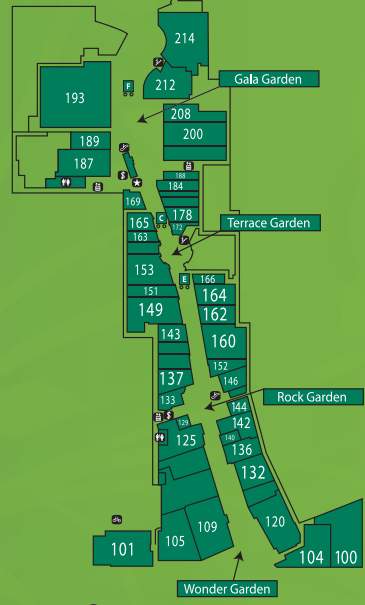

F A S H I O N

- 160 Ann Taylor Loft
- 125 Chico's
- 137 Fresh Produce
- 149 G Stage
- 142 Georgiou
- 468 Goodies USA
- 162 Harley-Davidson of Anaheim
- 200 Hollister
- 133 Kay Jewelers
- 144 Lush
- 152 Lux Aveda Salon/Spa
- 146 Madison & Co.
- 451 Momotree
- C OC Cellular Accessories
- 164 O'Neill
- 470 Rami
- 151 Red Apparel
- 153 Retrospect
- 163 Runway 5
- 143 Skechers
- 140 Sunglass Hut
- 166 The Body Shop
- 132 Tommy Bahama
- 136 White House | Black Market

F O O D

- 300 Auntie Anne's*
- 212 Bar Louie
- 101 Bubba Gump Shrimp Co.
- 104 California Pizza Kitchen
- 319 Cinnabon
- 315 Fire + Ice*
- 462 Fuzziwig's Candy Factory
- 320 Johnny Rockets
- 308 La Salsa*
- 184 Marble Slab Creamery
- 109 McCormick & Schmick's Grille
- 440 Mrs. Fields
- 314 Palama Hawaiian Fusion BBQ*
- 120 P.F. Chang's China Bistro
- 305 Pop the Cork Wine Bar
- 188 Robeks Juice*
- 129 Rocky Mountain
Chocolate Factory
- 105 Roy's Hawaiian Fusion Cuisine
- 313 San Sai Japanese Grill
- 304 Sbarro
- 169 Sertinos Coffee Café
- 312 Submarina
- 302 Tacone Flavor Grill
- 100 The Cheesecake Factory
- 316 The Great Steak &
Potato Company

F U N

- 94 24 Hour Fitness
- 85 300 Anaheim Bowling
& Entertainment Center
- F Cigar Den
- 337 CinemaFusion™ theatre **IMAX**
- 81 Discount Tickets &
Tours Travel Center
- 214 Heat Ultra Lounge
- 152 Lux Aveda Salon/Spa
- E Memoryland
- 305 Pop the Cork Wine Bar

* Coming Soon

LEVEL 1 (Lower Level)

LEVEL 2 (Main Level)

LEVEL 3 (Upper Level)